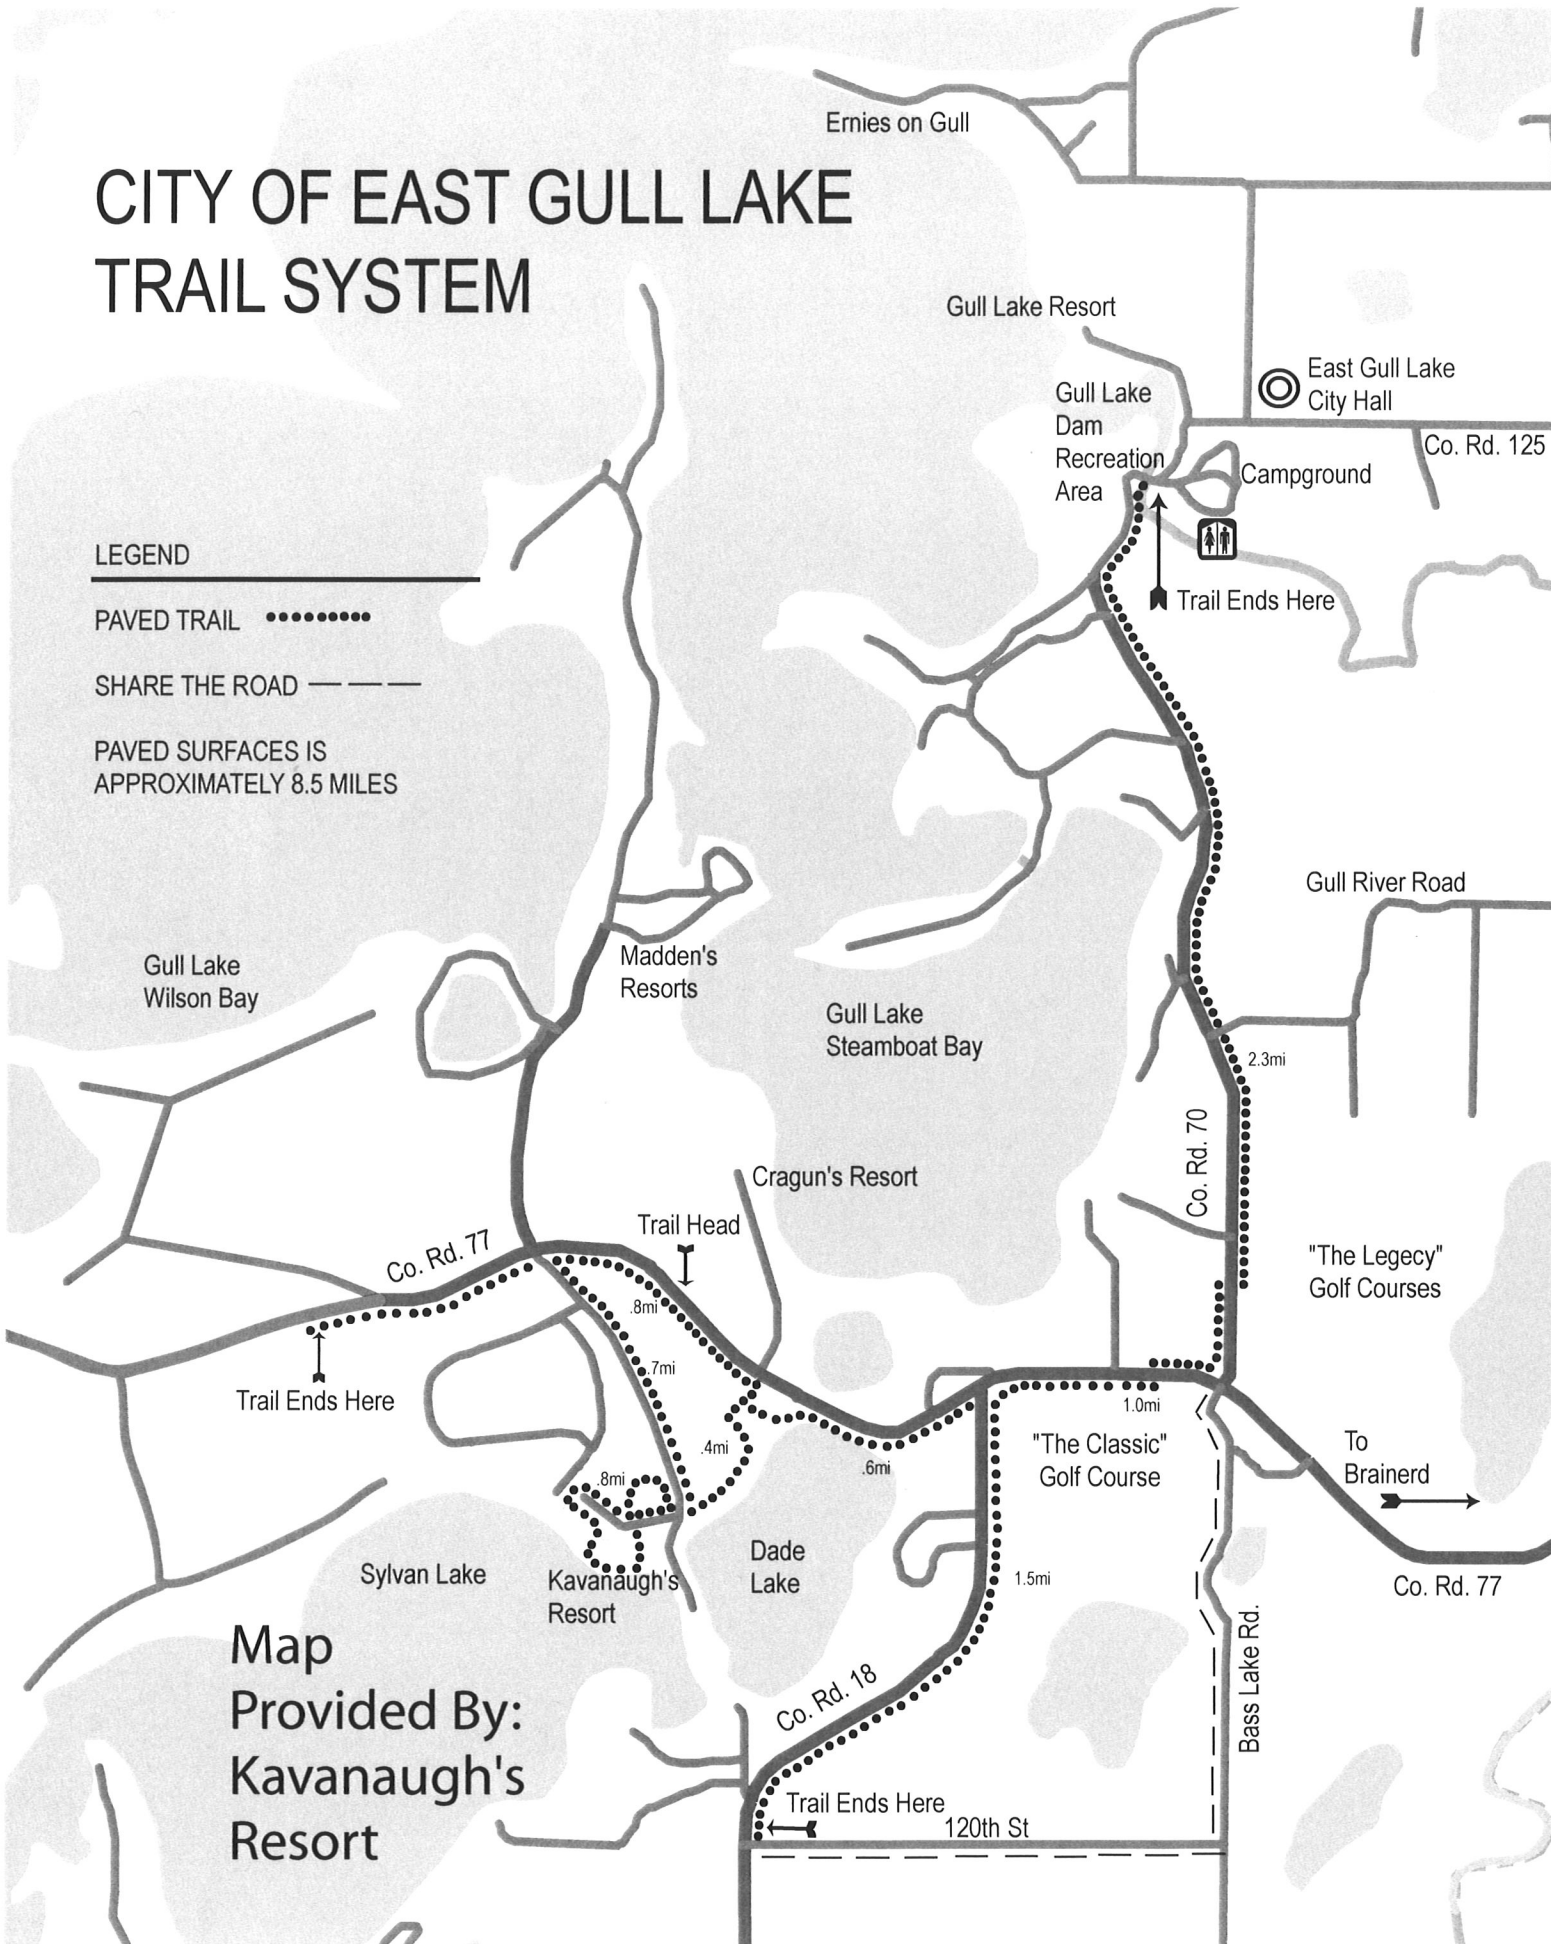

CITY OF EAST GULL LAKE TRAIL SYSTEM

LEGEND

PAVED TRAIL (dotted line)

SHARE THE ROAD - - - - - (dashed line)

PAVED SURFACES IS APPROXIMATELY 8.5 MILES

Map
 Provided By:
 Kavanaugh's
 Resort